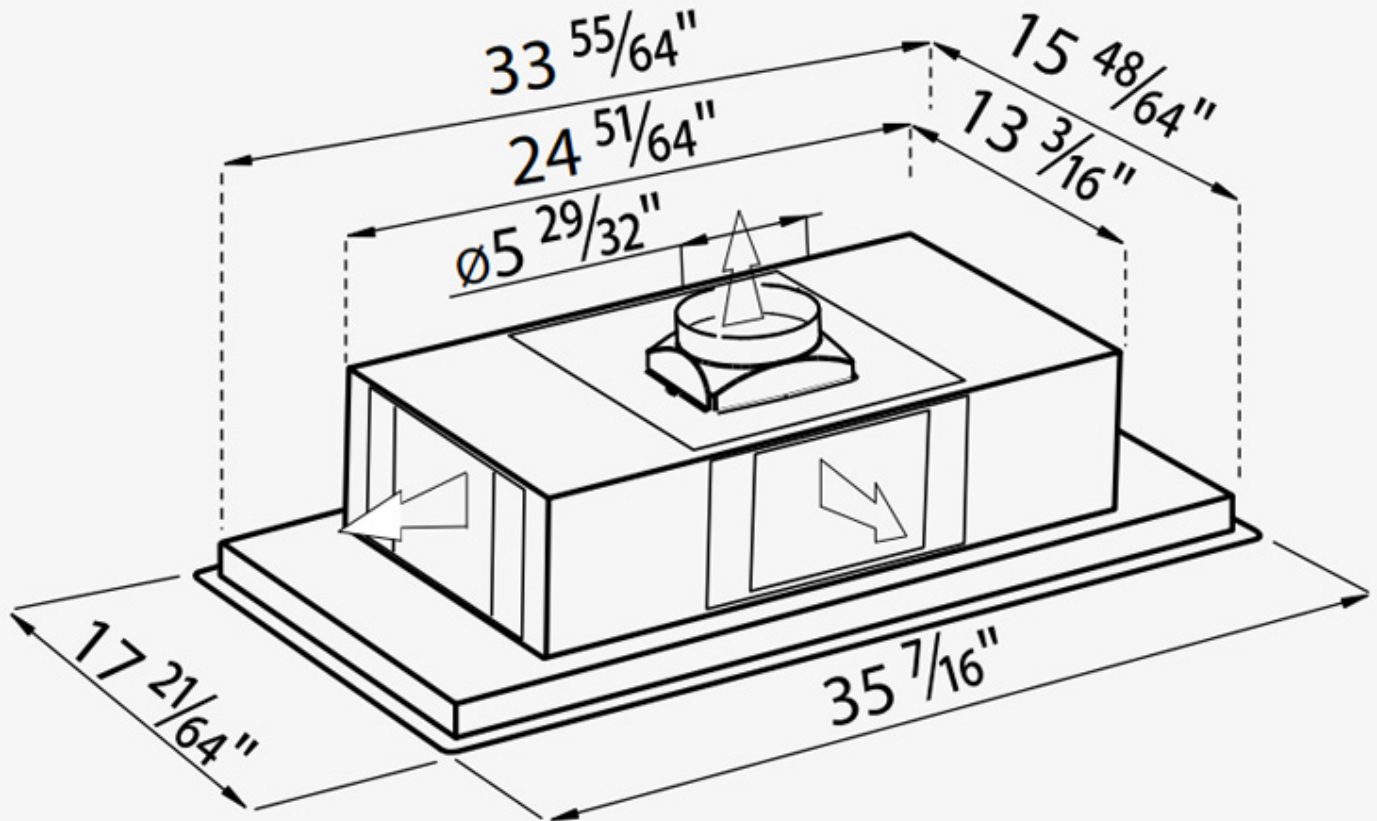

TECHNICAL DATA